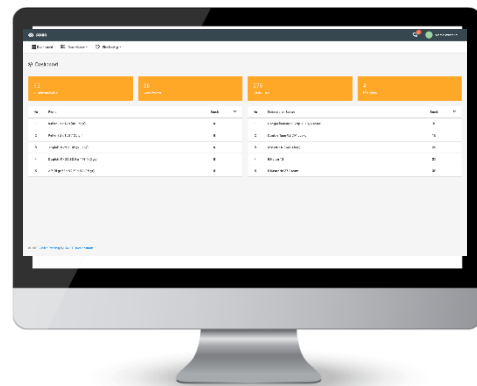

PLATFORM

TEKNOLOGI DIGUNAKAN

Codeigniter (PHP), MySQL