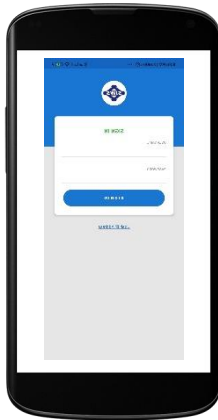

Coverage system::

1. Collecting Data
2. Dashboard
3. Reporting

 PLATFORM

 TECHNOLOGY APPLIED

Native android SDK (Kotlin), Native iOS SDK (Swift), XMPP, Laravel (PHP), Nginx, MySQL

ANDROID PICKING APP

ANDROID PICKING APP

Applications used to help warehouse staff for collecting goods to be sent to customers.

PLATFORM

TECHNOLOGY APPLIED

Native android SDK (Kotlin), XMPP, Laravel (PHP), Nginx, MySQL

MAGIC PIN

MAGIC PIN

Buy, sell or trade collectible pins that evoke the feeling of happiness from your favorite childhood movies with MagicPin®.