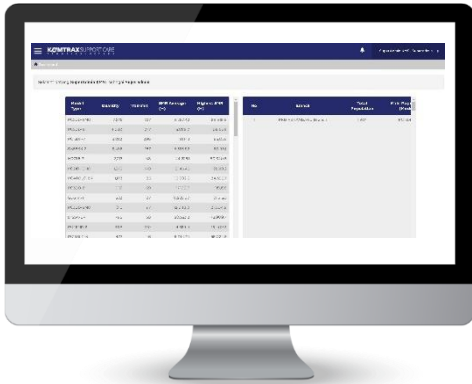

Of course it also handles the multilevel approval process.

PLATFORM

TECHNOLOGY APPLIED

.NET, SQL Server, Microsoft Visual Studio

KOMTRAX SUPPORT CARE (KSC)

KOMATSU

Applications provided to meet KMSI customer satisfaction, include communication media between KMSI customers and KMSI.