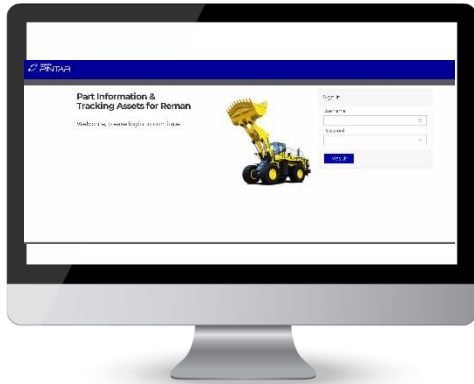

REMAN WEB

KOMATSU

An application that makes it easy for users to track and monitor PT Komatsu Marketing and Support Indonesia spare parts which are distributed throughout the country of Indonesia.

PLATFORM

TECHNOLOGY APPLIED

.NET, SQL Server, Microsoft Visual Studio