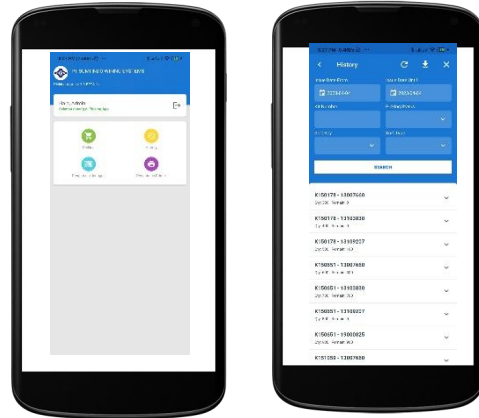

Coverage system::

1. Collecting Data
2. Dashboard
3. Reporting

 PLATFORM

 TECHNOLOGY APPLIED

Native android SDK (Kotlin), Native iOS SDK (Swift), XMPP, Laravel (PHP), Nginx, MySQL

ANDROID PICKING APP

ANDROID PICKING APP

Applications used to help warehouse staff for collecting goods to be sent to customers.

PLATFORM

TECHNOLOGY APPLIED

Native android SDK (Kotlin), XMPP, Laravel (PHP), Nginx, MySQL

MAGIC PIN

MAGIC PIN

Buy, sell or trade collectible pins that evoke the feeling of happiness from your favorite childhood movies with MagicPin®.