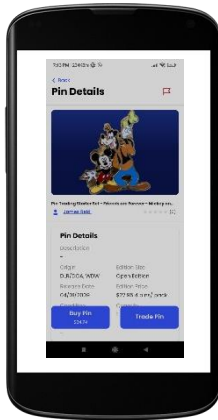

Coverage system::

1. Collecting Data
2. Dashboard
3. Reporting

 PLATFORM

 TECHNOLOGY APPLIED

Native android SDK (Kotlin), Native iOS SDK (Swift), XMPP, Laravel (PHP), Nginx, MySQL

ANDROID PICKING APP

ANDROID PICKING APP

Applications used to help warehouse staff for collecting goods to be sent to customers.

PLATFORM

TECHNOLOGY APPLIED

Native android SDK (Kotlin), XMPP, Laravel (PHP), Nginx, MySQL

MAGIC PIN

MAGIC PIN

Buy, sell or trade collectible pins that evoke the feeling of happiness from your favorite childhood movies with MagicPin®.