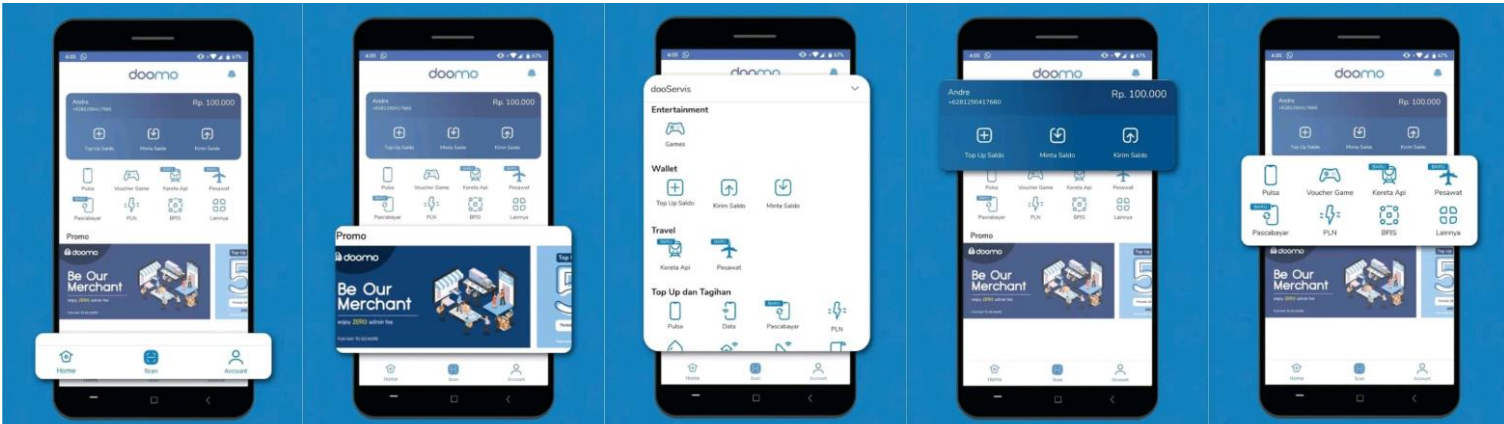

Going paperless and making approval time more efficient are the aims of the development.

 PLATFORM TECHNOLOGY APPLIED

Android

Android SDK, Fingerprint

iOS

Objective-C, Fingerprint

DOOMO DIGITAL WALLET & PPOB APPLICATION

This Application covers these digital transactions:

- Balance top up (prepaid credit)
- Electricity bill (PLN)
- Video game vouchers
- Insurance bill
- Etc.

PLATFORM

TECHNOLOGY APPLIED

Android

Android SDK, Fingerprint, Camera (QR)

ios

Objective-C, Fingerprint, Camera (QR)

BNI MyCard

BNI Credit Card Mobile is one of BNI Credit Card services that helps holders/customers in getting credit card information through smartphone.

BNI Credit Card Mobile features: