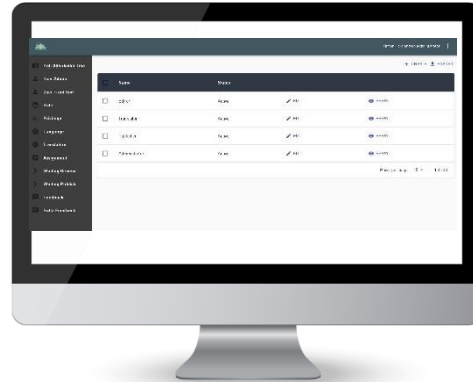

DBS SUTTA WEBSITE

Digital Version of Sutta that included with translation for multiple language. this website created to make people easier to access sutta and its translate anytime and anywhere.

Website have many other feature like word translate, sentence translate, bookmark, search and other function.

PLATFORM

TECHNOLOGY APPLIED

Node JS, ReactJS, PostgreSQL