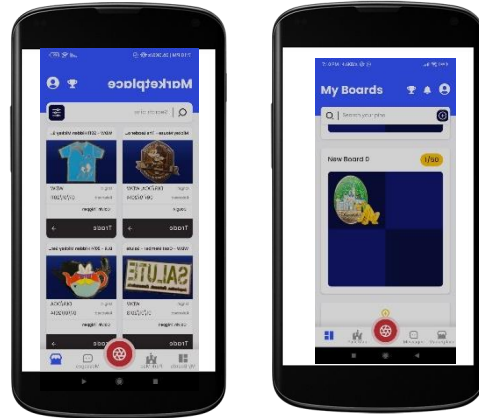

Coverage system::

1. Collecting Data
2. Dashboard
3. Reporting

 PLATFORM

 TECHNOLOGY APPLIED

Native android SDK (Kotlin), Native iOS SDK (Swift), XMPP, Laravel (PHP), Nginx, MySQL

ANDROID PICKING APP

ANDROID PICKING APP

Applications used to help warehouse staff for collecting goods to be sent to customers.

PLATFORM

TECHNOLOGY APPLIED

Native android SDK (Kotlin), XMPP, Laravel (PHP), Nginx, MySQL

MAGIC PIN

MAGIC PIN

Buy, sell or trade collectible pins that evoke the feeling of happiness from your favorite childhood movies with MagicPin®.

Collect pins and grow your collection! Pins are inspired by childhood movies and depict fan-favorite characters, monsters, superheroes, villains and more! Pin collectors will love finding pins from name brands!