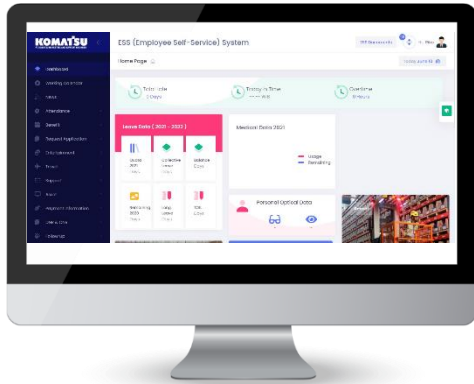

EMPLOYEE SELF SERVICE (WEB)

KOMATSU

Employment or HRD application for PT Komatsu Marketing and Support Indonesia employees, making it easier for users to make online attendance, apply for leave, claim medical, optical, travel benefits, etc.

Of course it also handles the multilevel approval process.

PLATFORM

TECHNOLOGY APPLIED

.NET, SQL Server, Microsoft Visual Studio