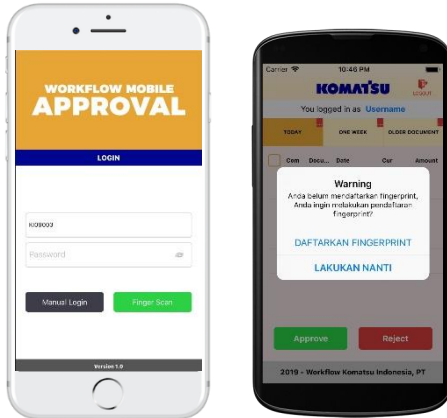

A system used for monitoring sales progress that is done by marketing team; from input leads up until the final sales status.

Users can access several kinds of sales report in admin section.

 PLATFORM TECHNOLOGY APPLIED

ANDROID & IOS MOBILE APPS

Users can access information related to the event through the apps. They also feature lottery system that provides chances for visitors to get several door prizes.

PLATFORM

TECHNOLOGY APPLIED

BACK END

PHP (CodeIgniter), MySQL

FRONT END

Android SDK & Objective-C

WORKFLOW APPROVAL MOBILE APPLICATION

**KOMATSU**

The application is used to manage document approval process of the company from distance.