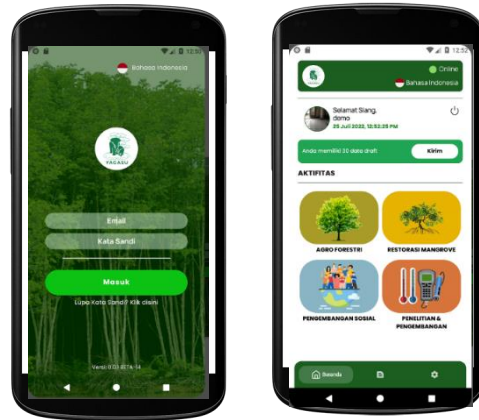

Ayo Jelajahi produk makanan, minuman, snack, dan resepmu.

PLATFORM

TECHNOLOGY APPLIED

React Native, Objective-C, PHP Laravel, MySQL

GLIM CHAT

Glim is the next communication platform.

Forget about collecting any application in your device, with Glim, you only need one application to chat, video call, audio call, even doing some live streaming.

PLATFORM

TECHNOLOGY APPLIED

Native android SDK (Kotlin), Native iOS SDK (Swift), XMPP, Laravel (PHP), Nginx, MySQL

YAGASU AGRO-FOREST

YAGASU Agro-Forest App

System Yagasu Agro-Forest is a system to aims monitoring, management, and reporting database about forest environment.

Coverage system::

1. Collecting Data
2. Dashboard
3. Reporting

 PLATFORM

 TECHNOLOGY APPLIED

Native android SDK (Kotlin), Native iOS SDK (Swift), XMPP, Laravel (PHP), Nginx, MySQL

ANDROID PICKING APP

ANDROID PICKING APP