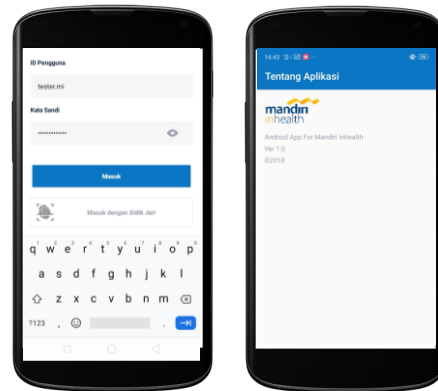

ios

Objective-C, Fingerprint, Camera (QR)

BNI MyCard

BNI Credit Card Mobile is one of BNI Credit Card services that helps holders/customers in getting credit card information through smartphone.

BNI Credit Card Mobile features:

1. Card detail
2. Transaction and billing info
3. Card management
4. Card information and promotions
5. Other supporting features

 PLATFORM

 TECHNOLOGY APPLIED

Back End

NodeJS, MongoDB

Front End

Android SDK

RJTP INSURANCE POLICY APPLICATION – Mandiri Inhealth

This RJTP (first-level outpatients) app is used by Mandiri Inhealth customers to access information such as insurance policy, claim, health agencies, and medicines.

 PLATFORM

 TECHNOLOGY APPLIED

Front End

Android SDK, Fingerprint, Camera (QR & OCR)

Connection Encryption

HEINEKEN CAMPAIGN GAMES

Heineken My Access is a campaign application utilized to promote Heineken products.