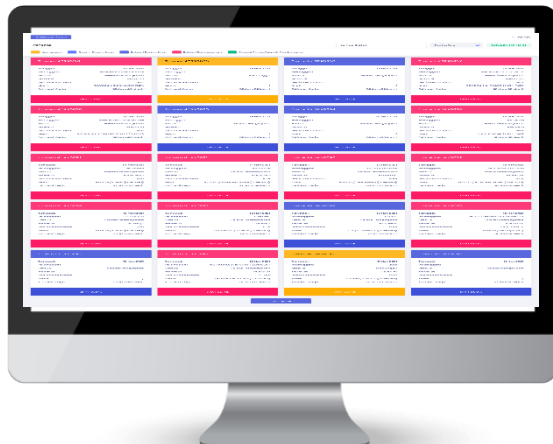

POINT OF SALES FOR WORKSHOP

System information for workshop that used for manage daily operational process.

System divided into 3 major module such as point of sales, inventory and accounting intregator.

PLATFORM

TECHNOLOGY APPLIED

PHP (Laravel), MySQL