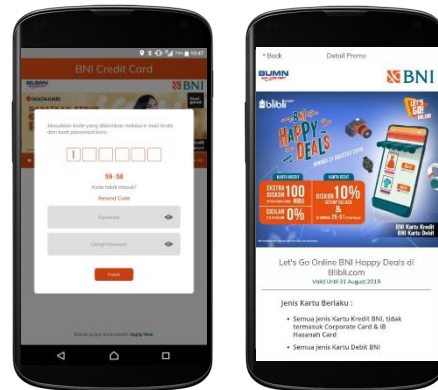

This Application covers these digital transactions:

- Balance top up (prepaid credit)
- Electricity bill (PLN)
- Video game vouchers
- Insurance bill
- Etc.

PLATFORM

TECHNOLOGY APPLIED

Android

Android SDK, Fingerprint, Camera (QR)

ios

Objective-C, Fingerprint, Camera (QR)

BNI MyCard

BNI Credit Card Mobile is one of BNI Credit Card services that helps holders/customers in getting credit card information through smartphone.

BNI Credit Card Mobile features:

1. Card detail
2. Transaction and billing info
3. Card management
4. Card information and promotions
5. Other supporting features

 PLATFORM

 TECHNOLOGY APPLIED

Back End

NodeJS, MongoDB

Front End

Android SDK