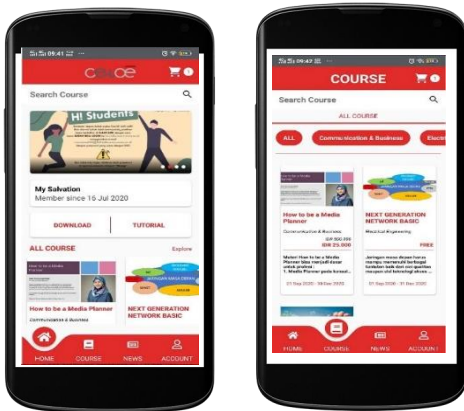

MITSUBISHI MIRAGE DIGITAL DISPLAY

As a necessity of the product launching, this digital catalogue provides the full car specifications.

Users can see the car inside out and pick the available colors.

 PLATFORM TEKNOLOGI DIGUNAKAN

Android

Java Native Android SDK

iOS

Objective-C

LP3I PROFILE MOBILE APPLICATION

This is a catalogue-driven application containing the profile of LP3I. The app features information of the college, benefits for the graduates, campus locations throughout Indonesia, and all other related stuffs.

PLATFORM

TECHNOLOGY APPLIED

Android

Android SDK

iOS

Objective C

Blackberry

Java

CELOE OCW TELKOM UNIVERSITY

CeLOE OCW Tel-U is an application that presents access to learning resources provided by Telkom University.

Users can register to take courses and programs organized by Telkom University and find out the status of learning that has been achieved. Users will get a Certificate of Completion after completing online learning at Telkom University's Online Learning (MOOC).