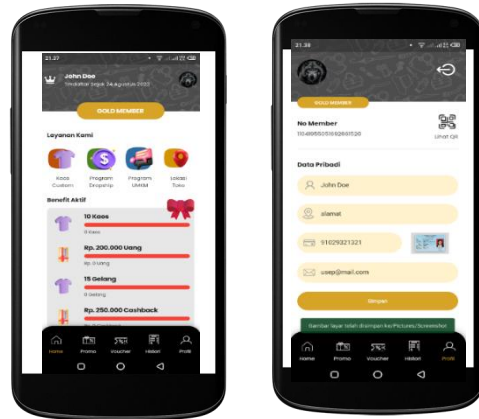

Collect pins and grow your collection! Pins are inspired by childhood movies and depict fan-favorite characters, monsters, superheroes, villains and more! Pin collectors will love finding pins from name brands!

 PLATFORM

 TECHNOLOGY APPLIED

Native android SDK (Kotlin), Native iOS SDK (Swift), XMPP, Laravel (PHP), Nginx, MySQL

DEALER APPLICATION

Dealer Application

Dealer Management Application

1. Manage Daily Activities for Mechanics
2. Access the Daily Report
3. Access monthly reports

 PLATFORM

 TECHNOLOGY APPLIED

Flutter

KAOSUNISEX MEMBERSHIP

Kaosunisex Membership

Members can save physical vouchers to digital ones and can use them when shopping by showing the QR code.

 PLATFORM

 TECHNOLOGY APPLIED