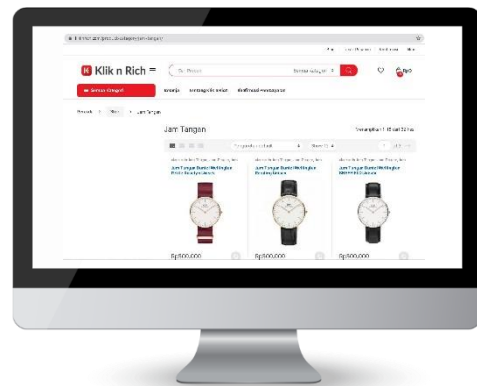

PLATFORM

TEKNOLOGI DIGUNAKAN

WordPress CMS, PHP, MySQL