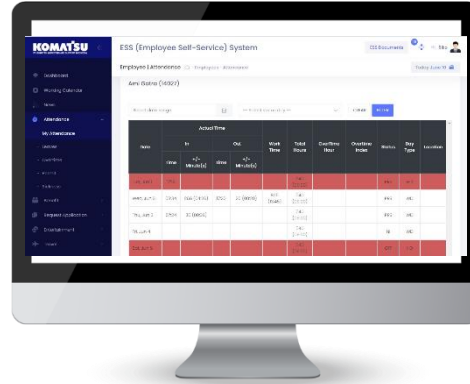

EMPLOYEE SELF SERVICE (WEB)

KOMATSU

Employment or HRD application for PT Komatsu Marketing and Support Indonesia employees, making it easier for users to make online attendance, apply for leave, claim medical, optical, travel benefits, etc.

Of course it also handles the multilevel approval process.

PLATFORM

TECHNOLOGY APPLIED

.NET, SQL Server, Microsoft Visual Studio