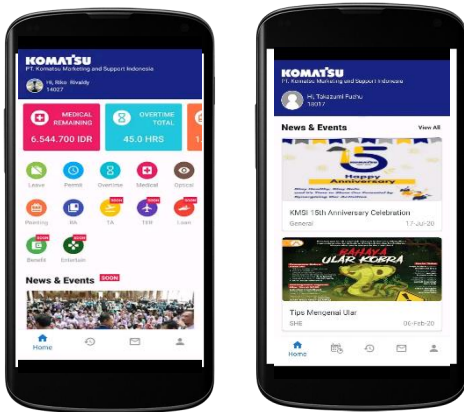

EMPLOYEE SELF SERVICE KOMATSU (MOBILE)

Employment or HRD application for PT Komatsu Marketing and Support Indonesia employees, making it easier for users to make online attendance, apply for leave, claim medical, optical, travel benefits, etc.

Of course it also handles the multilevel approval process.

PLATFORM

TECHNOLOGY APPLIED

Native android SDK (Kotlin), Native iOS SDK (Swift)