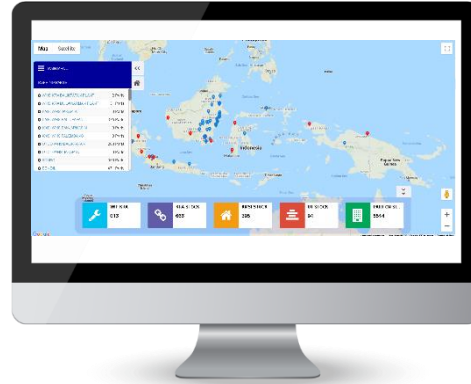

REMAN WEB

KOMATSU

An application that makes it easy for users to track and monitor PT Komatsu Marketing and Support Indonesia spare parts which are distributed throughout the country of Indonesia.

PLATFORM

TECHNOLOGY APPLIED

.NET, SQL Server, Microsoft Visual Studio