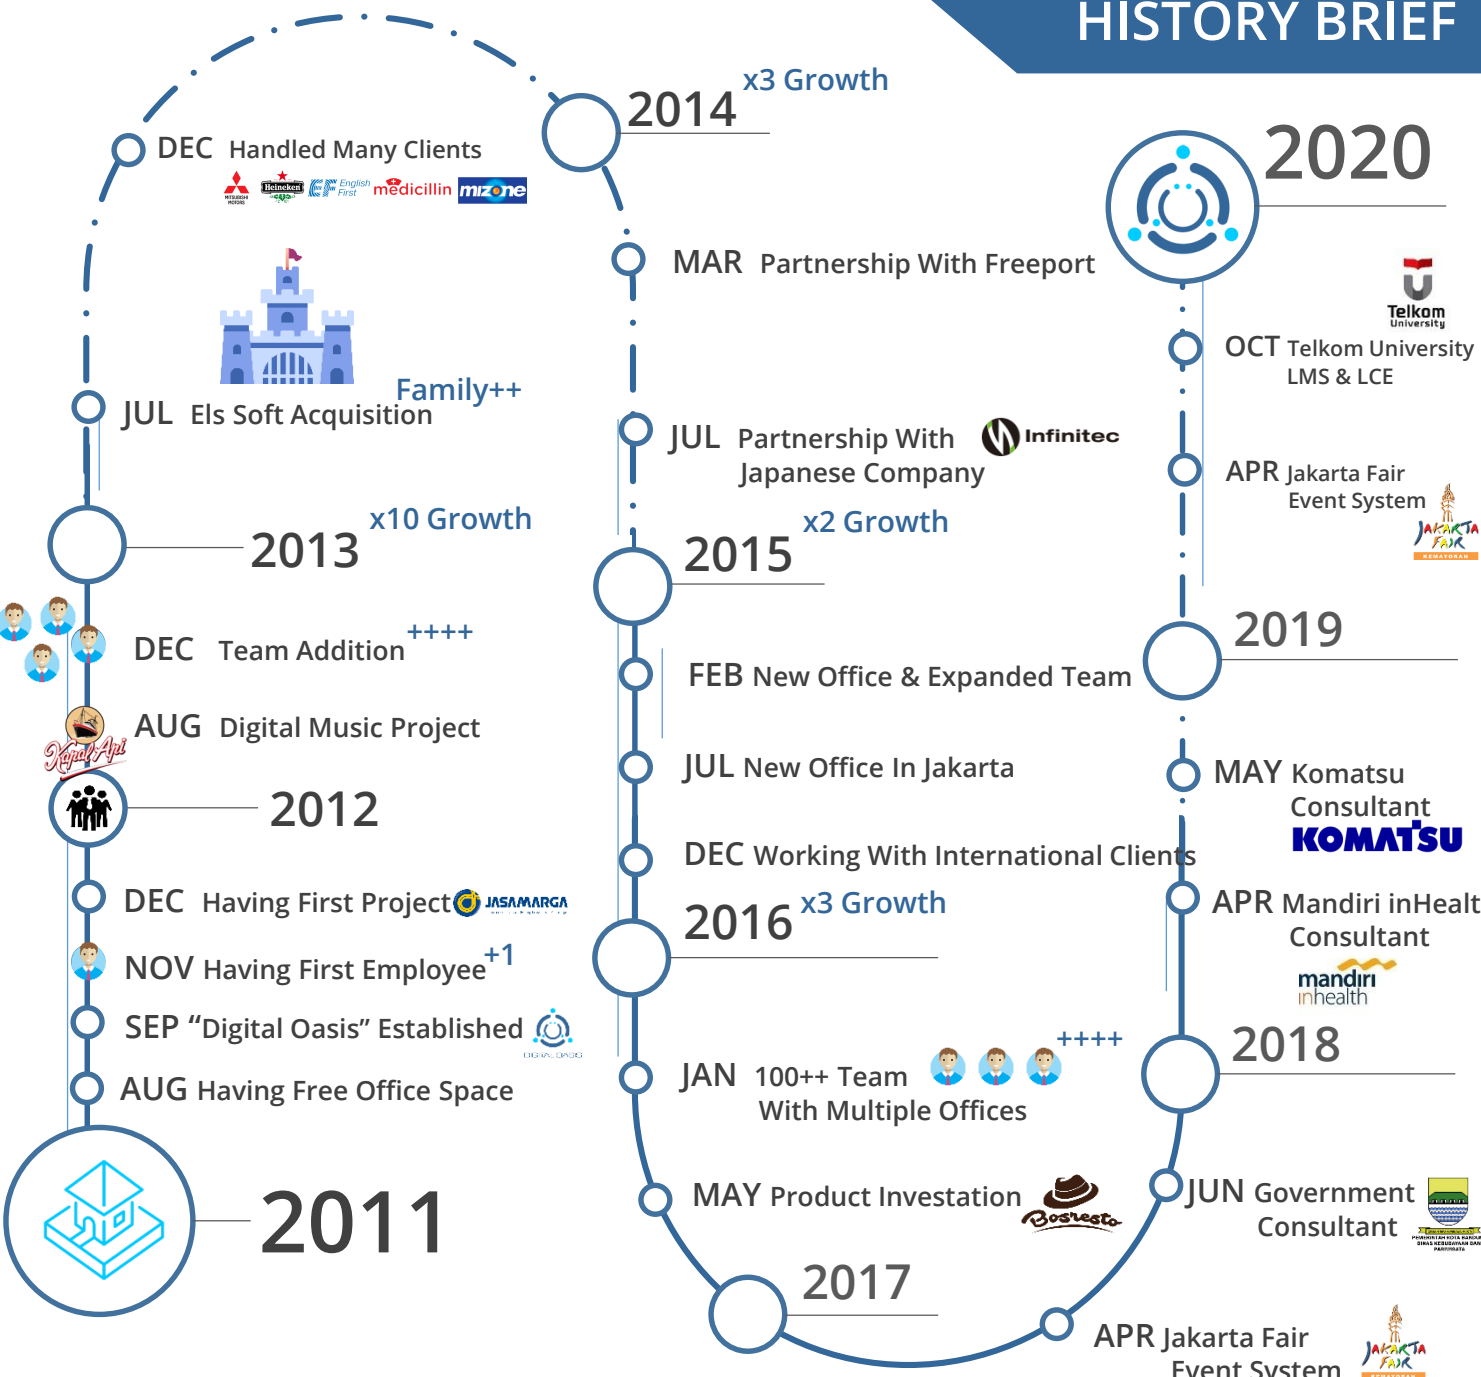

DIGITAL OASIS

BRING THE FUTURE CLOSER

Digital Oasis (PT. PILAR TIMUR TEKNOLOGI)

Being capable to meet the needs of numerous domestic and international clientele as an Information Technology Consulting Service & Software Developer ever since 2011.

100++ Projects

60++ Clients

5 Countries

3 Continents

PROJECT BASED

Software development based on ideas and thoughts of clients with specification, budget and time allocation.

AGILE PROJECT

Software development using scrum method with team composition according to the needs based on script backlog and daily scrum.

TEAM ONSITE SERVICE

Software development using dedicated resource which placed according to the clients' wish.

DIGITAL OASIS

MOBILE APPS PORTFOLIO

QUEUEING SYSTEM & HEALTHCARE MATERIALS (EDUDOK)

Queueing system utilized for online hospital reservation and healthcare materials for users to keep them healthy.