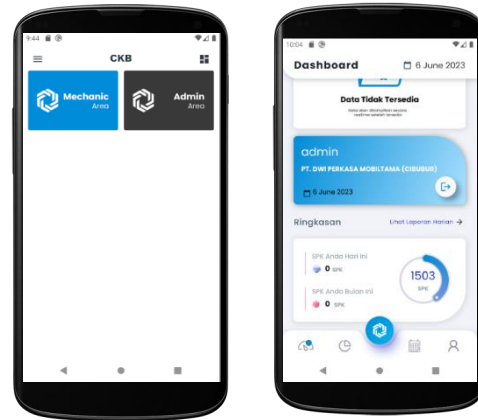

Collect pins and grow your collection! Pins are inspired by childhood movies and depict fan-favorite characters, monsters, superheroes, villains and more! Pin collectors will love finding pins from name brands!

 PLATFORM

 TECHNOLOGY APPLIED

Native android SDK (Kotlin), Native iOS SDK (Swift), XMPP, Laravel (PHP), Nginx, MySQL

DEALER APPLICATION

Dealer Application

Dealer Management Application

1. Manage Daily Activities for Mechanics
2. Access the Daily Report
3. Access monthly reports

 PLATFORM

 TECHNOLOGY APPLIED

Flutter

KAOSUNISEX MEMBERSHIP

Kaosunisex Membership

Members can save physical vouchers to digital ones and can use them when shopping by showing the QR code.

 PLATFORM

 TECHNOLOGY APPLIED