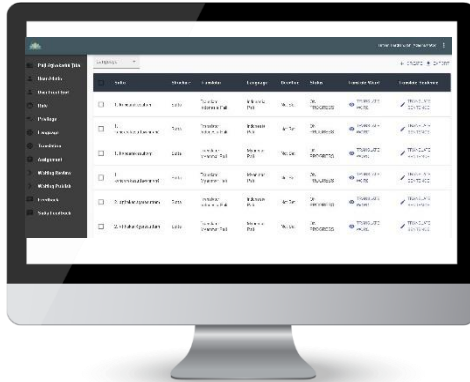

The system features consist of:

1. Patient Data Management
2. Staff Data Management
3. Financial system
4. Inventory System
5. etc

 PLATFORM TECHNOLOGY

Back End

Java (Spring)

Front End

AngularJS

Application and Database Management System Yagasu Agro-Forest

PLATFORM

TECHNOLOGY

Back End

Java (Spring)

Front End

AngularJS

System Yagasu Agro-Forest is a system that aims to monitor, manage, and report on the forest environment database.

Coverage system::

1. Collecting Data
2. Dashboard
3. Reporting

DBS SUTTA WEBSITE

Digital Version of Sutta that included with translation for multiple language. this website created to make people easier to access sutta and its translate anytime and anywhere.