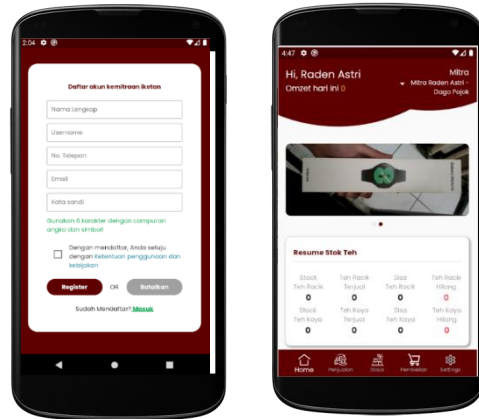

PLATFORM

TECHNOLOGY APPLIED

Flutter, PHP, MySQL