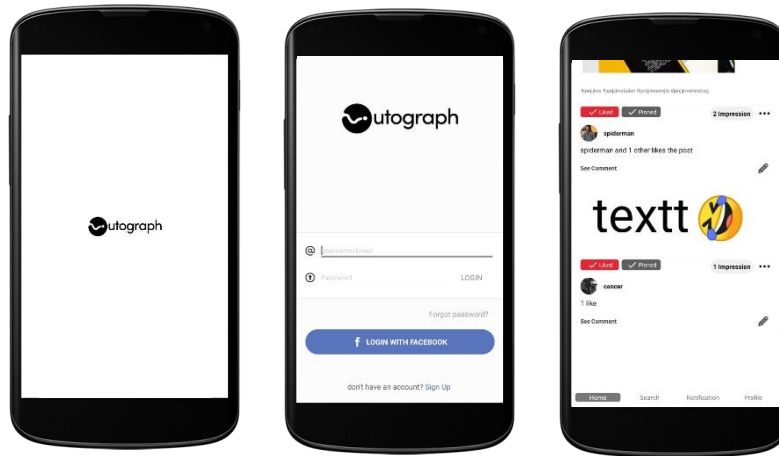

Students can easily access the Android App to check-in as a proof of their attendance.

Check-in is done by scanning QR-code in course location through distance validation.

TEACHERS' APPS (SCHEDULE & ATTENDANCE)

Teacher can check-in their attendance by utilizing the QR technology on the app.

Reminder is also featured within the app for them to stay on schedule.

PLATFORM

TECHNOLOGY APPLIED

Archiving digitalization of Dinas Pendidikan dan Kebudayaan Kabupaten Bandung (Local Board of Education)

OUTOGRAPH (SOCIAL MEDIA)

This image-based social media features:

- Canvas Editor for posting with various object manipulations
- Social Media Integration
- Image Preview
- Like, Comment, and Pin buttons

An education portal where users can choose and enroll in the provided online courses.

ANDROID APPS

Various learning materials become very accessible and students can monitor each and every course they enrolled.